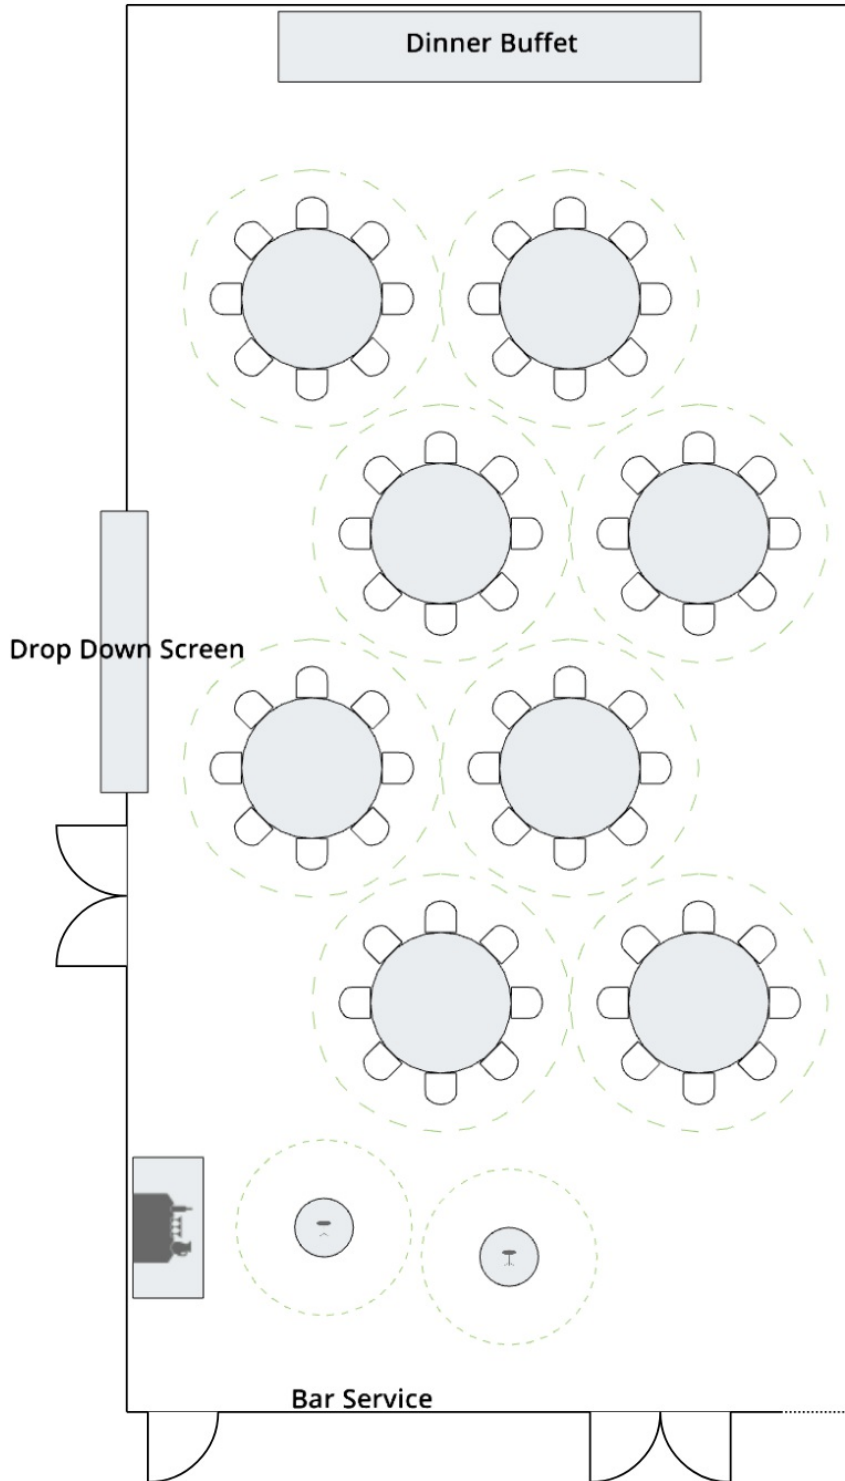

East Ballroom
Seating for 48 people
Cocktail tables around service bar
Dinner Buffet
Drop down screen with projection

5 Feet

East Ballroom
Reception / Open House Style
Bar Service
Cocktail tables on attached patio

Outdoor patio

Hors D'oeuvres Display

Display Tables

Bar Service

5 Feet

East Ballroom
U-Shape Meeting
29 seats
Lunch Buffet & Beverage Station
Check In Table at Entrance

5 Feet