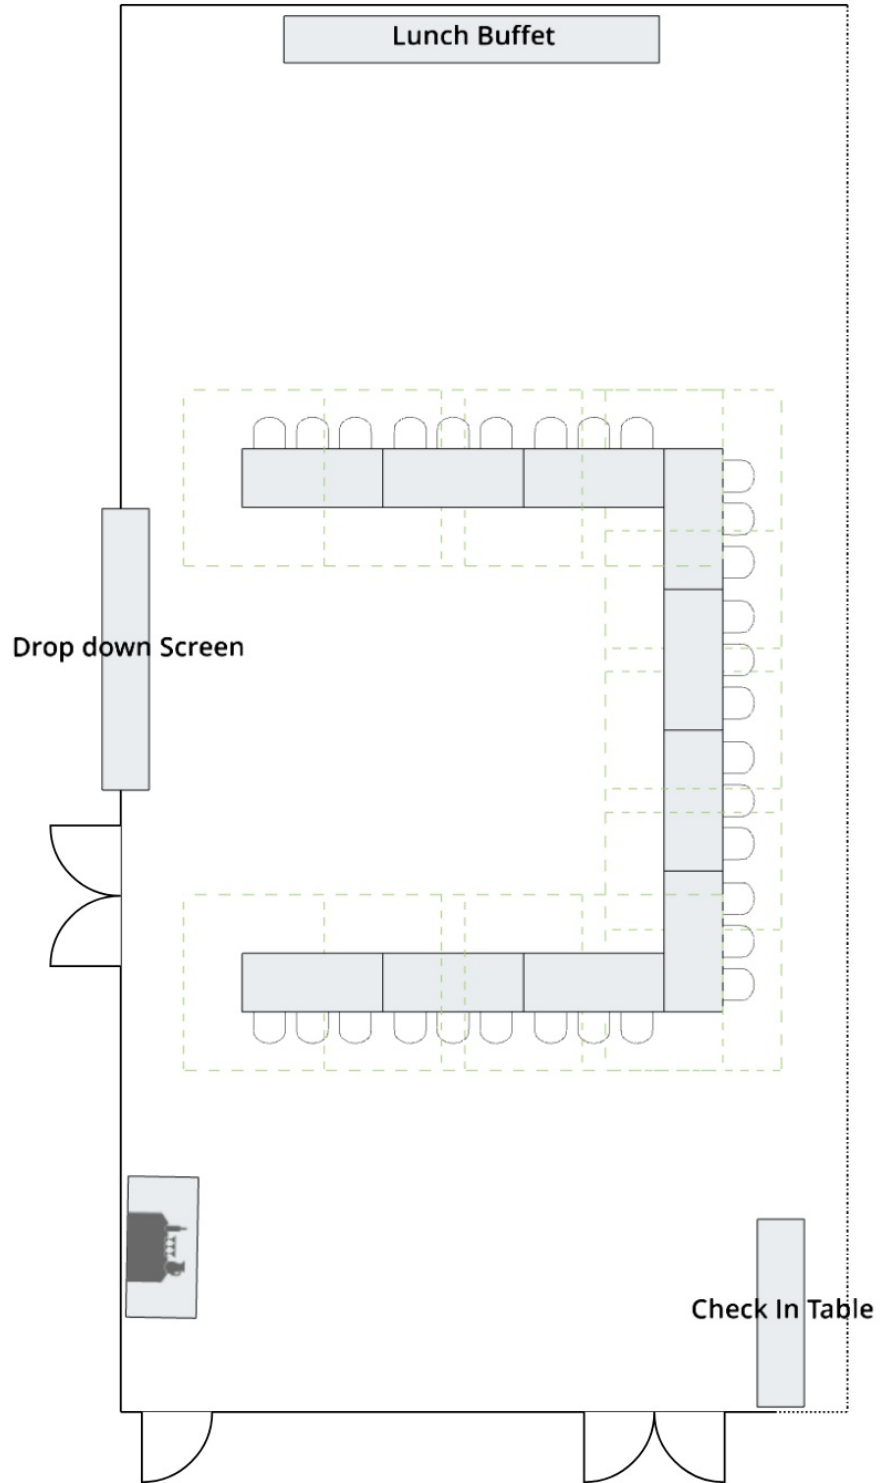

East Ballroom
Seating for 48 people
Cocktail tables around service bar
Dinner Buffet
Drop down screen with projection

5 Feet

East Ballroom
Reception / Open House Style
Bar Service
Cocktail tables on attached patio

Outdoor patio

Hors D'oeuvres Display

Display Tables

Bar Service

5 Feet

East Ballroom
U-Shape Meeting
29 seats
Lunch Buffet & Beverage Station
Check In Table at Entrance

5 Feet