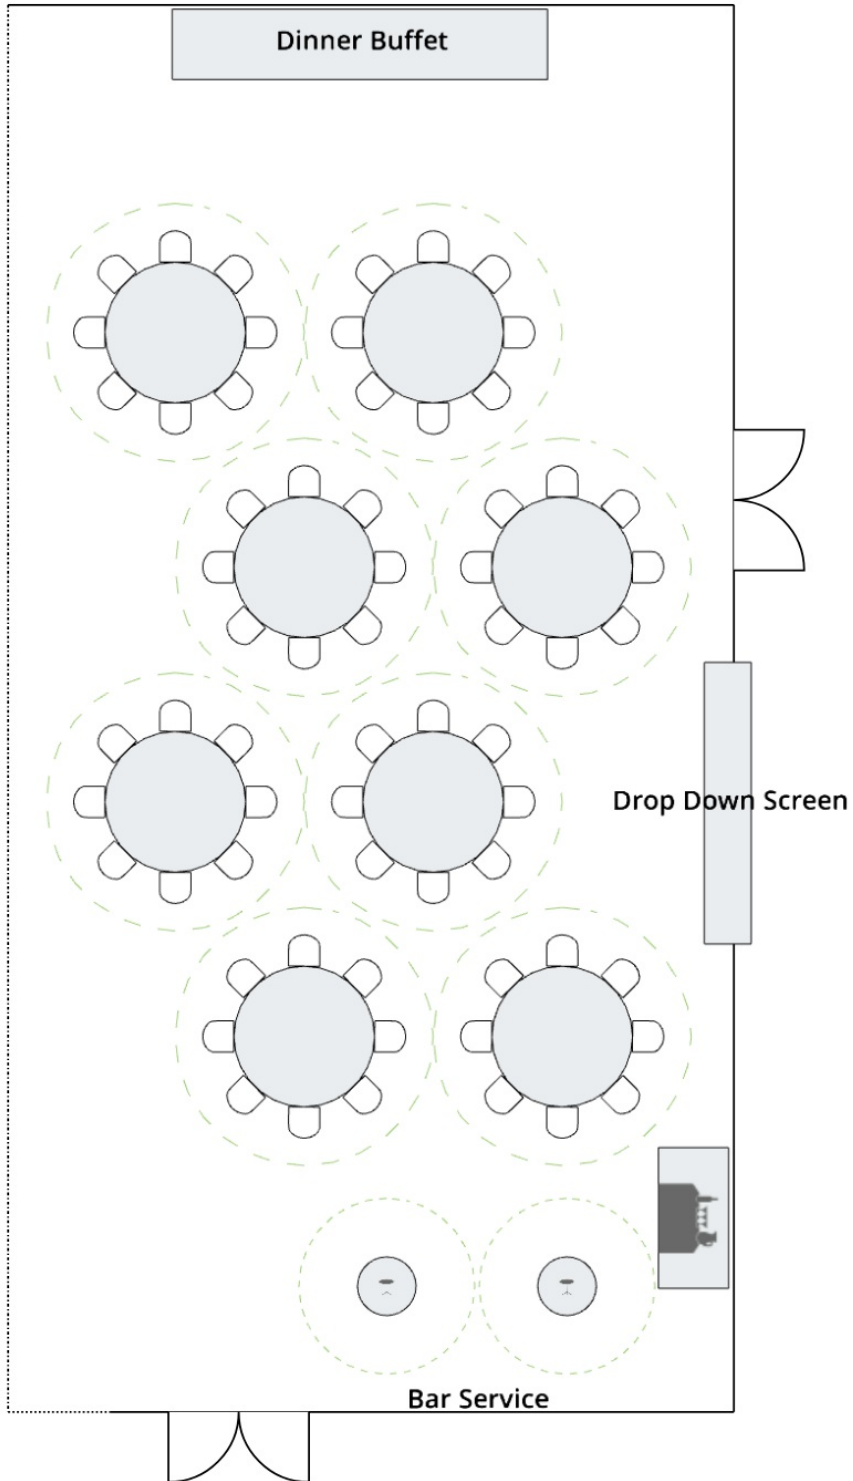

North Ballroom
Seating for 64 people
Dinner Buffet
Cocktail tables by bar service
Drop down screen with projection

5 Feet

North Ballroom
Crescent Rounds with 42 seats
Drop down screen with projection
Lunch Buffet
Check in table at entrance

5 Feet

North Ballroom
Classroom set up with 27 chairs
Lunch buffet
Drop down screen with projector

5 Feet