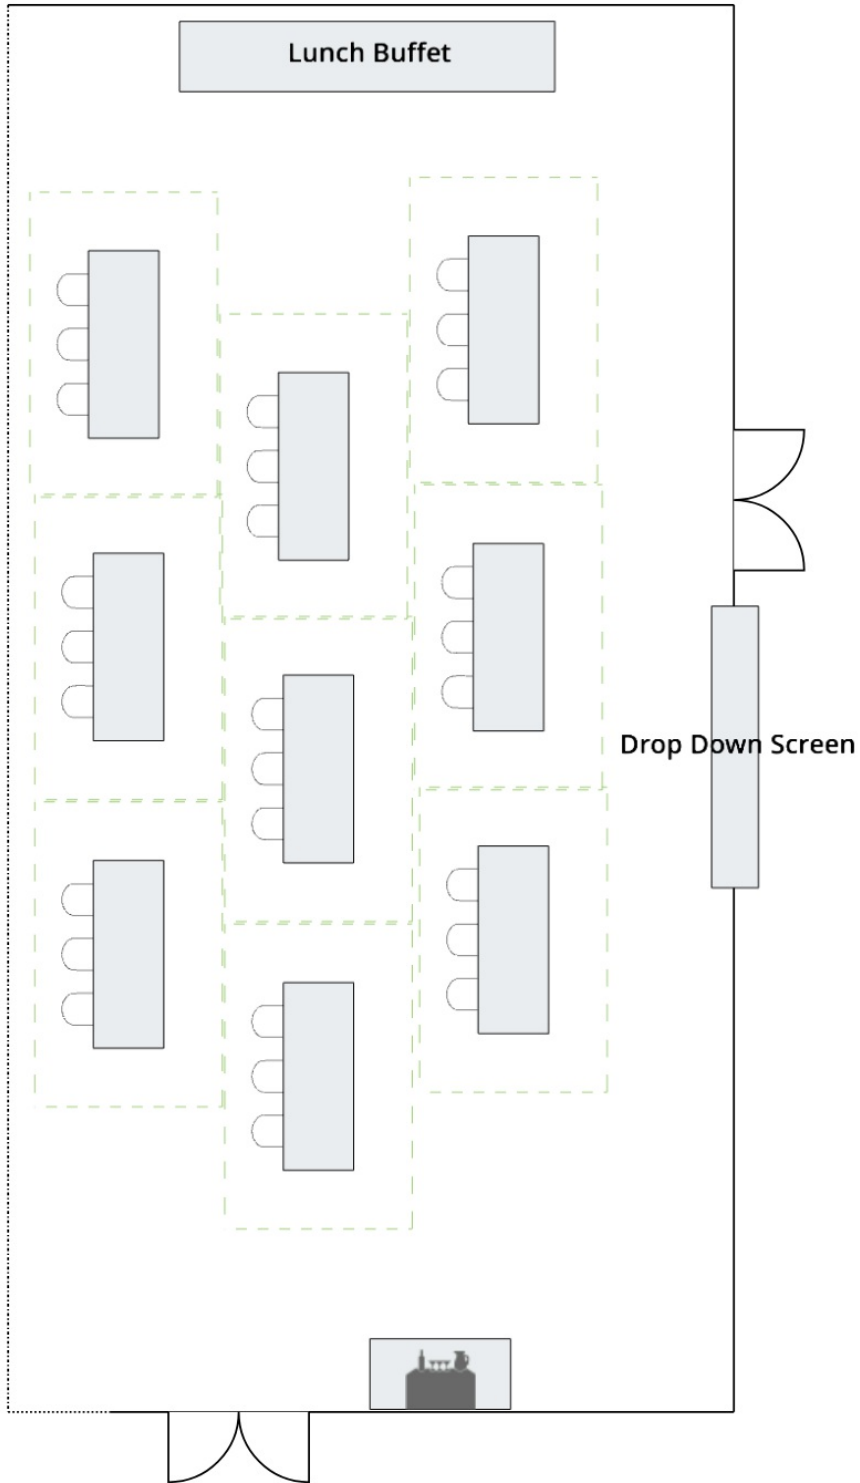

North Ballroom
Seating for 64 people
Dinner Buffet
Cocktail tables by bar service
Drop down screen with projection

5 Feet

North Ballroom
Crescent Rounds with 42 seats
Drop down screen with projection
Lunch Buffet
Check in table at entrance

5 Feet

North Ballroom
Classroom set up with 27 chairs
Lunch buffet
Drop down screen with projector

5 Feet