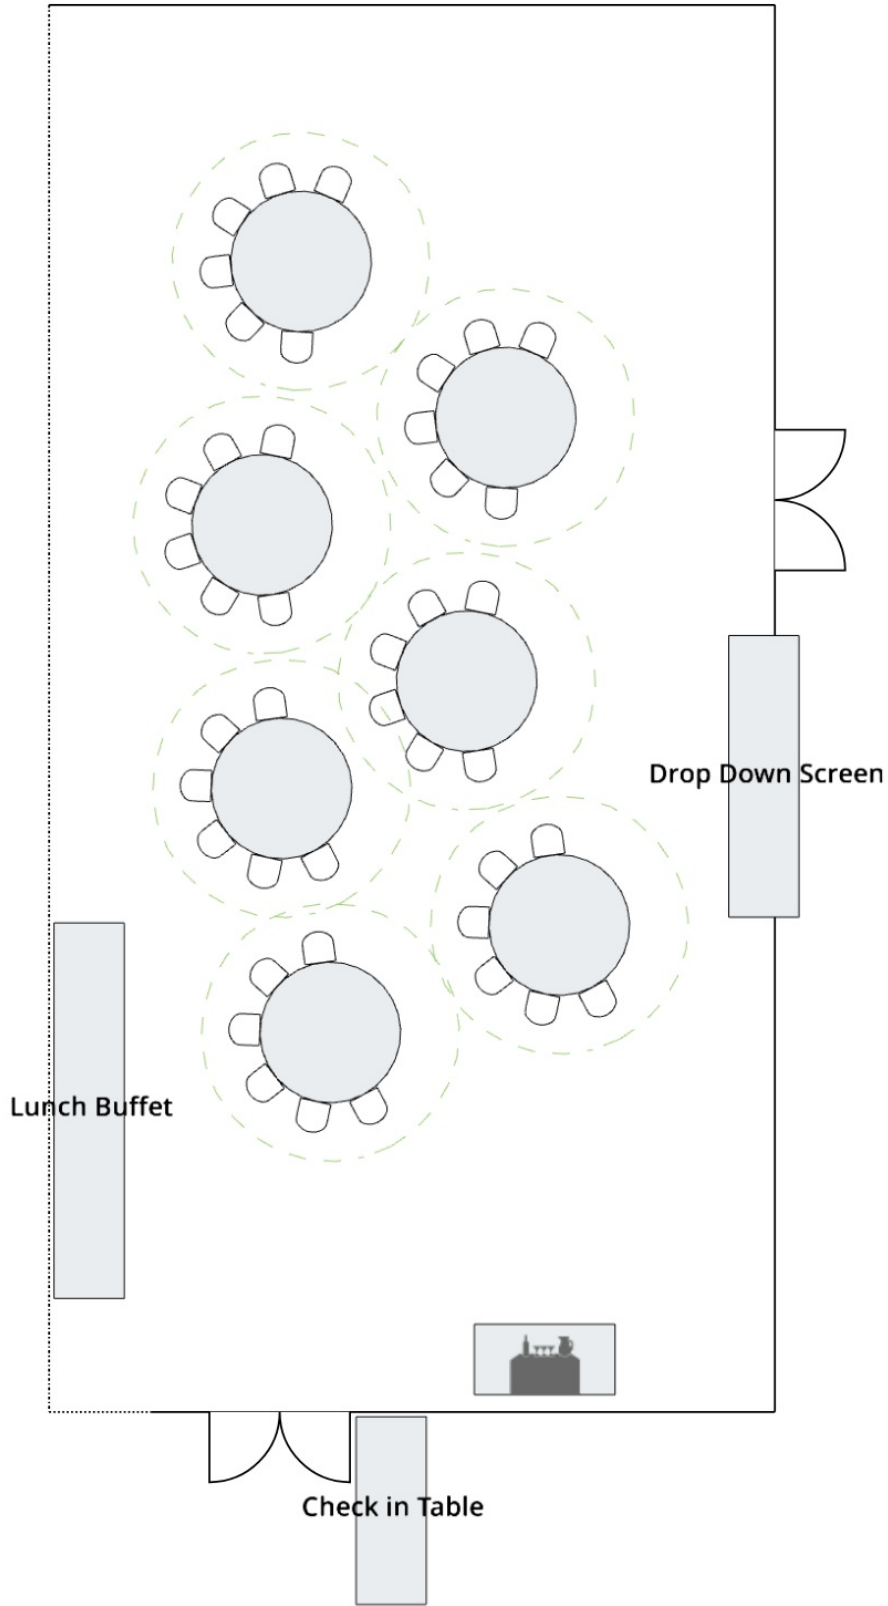

North Ballroom
Seating for 64 people
Dinner Buffet
Cocktail tables by bar service
Drop down screen with projection

5 Feet

North Ballroom
Crescent Rounds with 42 seats
Drop down screen with projection
Lunch Buffet
Check in table at entrance

5 Feet

North Ballroom
Classroom set up with 27 chairs
Lunch buffet
Drop down screen with projector

5 Feet