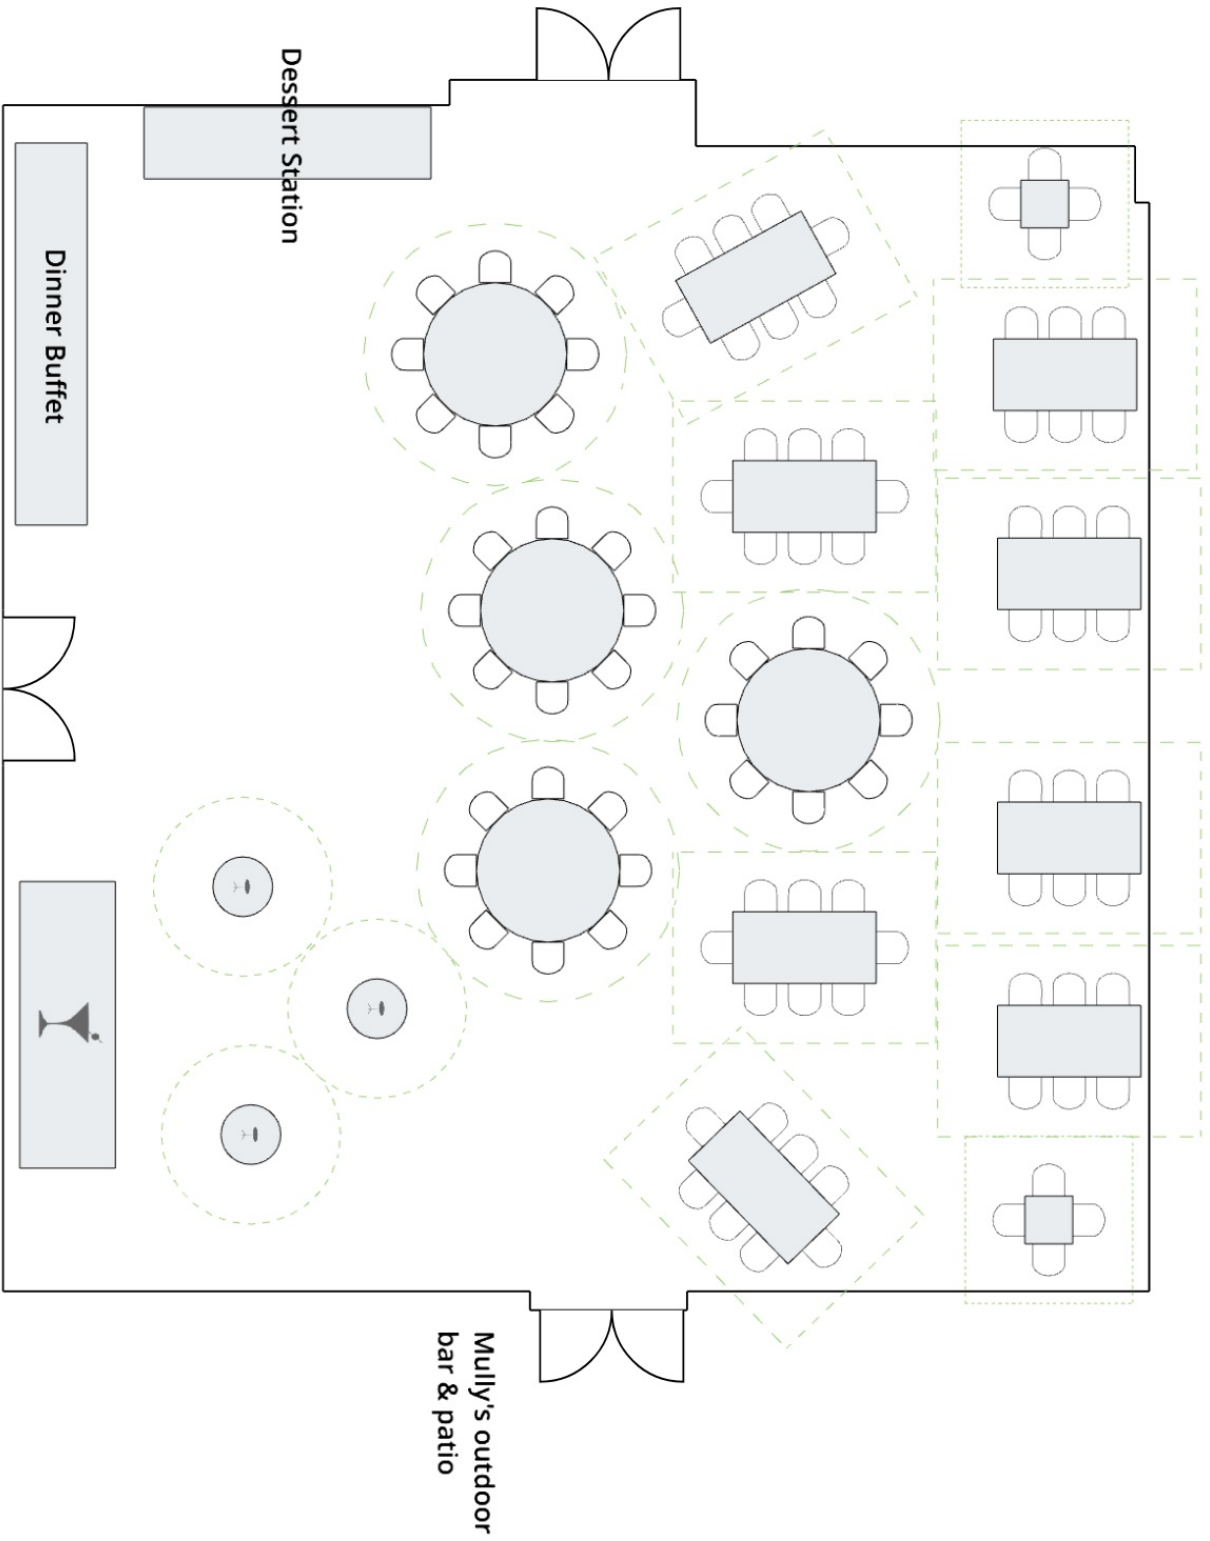

5 Feet

Simulator Room - 96 seats

Four high top tables with 24 seats

Two high top four tops with 8 seats

Four low rectangles with 32 seats

Four rounds with 32 seats

Bar service with cocktail tables

5 Feet

- Simulator Room
- Four high top tables with 24 seats
- Eight low four top tables with 32 seats
- Two high top four tops with 8 seats
- Registration for golf event
- Boxed Lunch & Beverage station