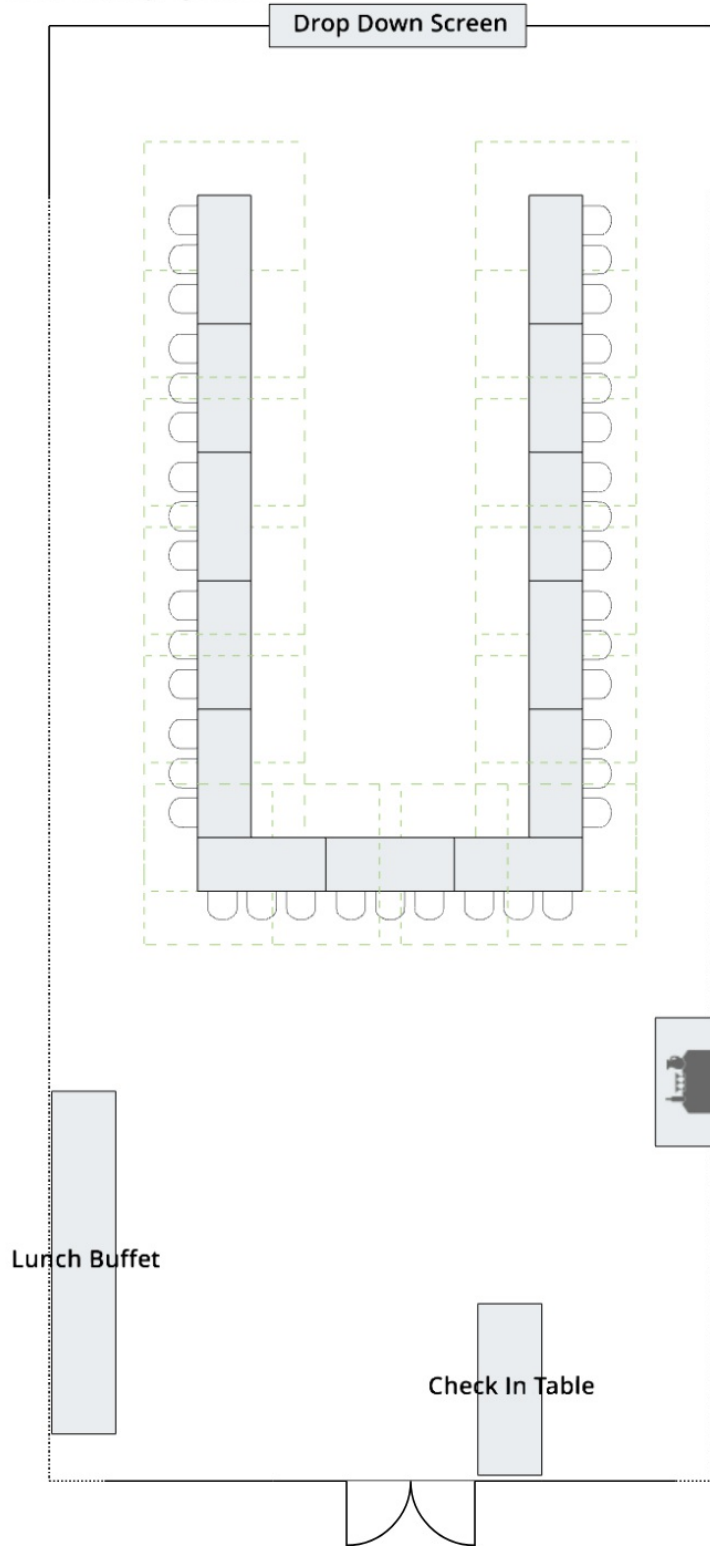

- West Ballroom
- Seating for 64 people
- Hors d'oeuvres station
- Portable bar with cocktail tables
- Beverage station
- Drop down screen for projection

5 Feet

West Ballroom
Crescent Rounds with 78 seats
Check in table at entrance of room
Drop down screen with projection

5 Feet

West Ballroom
U-shape with 39 seats
Lunch buffet & beverage station
Check in table at entrance
Drop down screen with projection

5 Feet