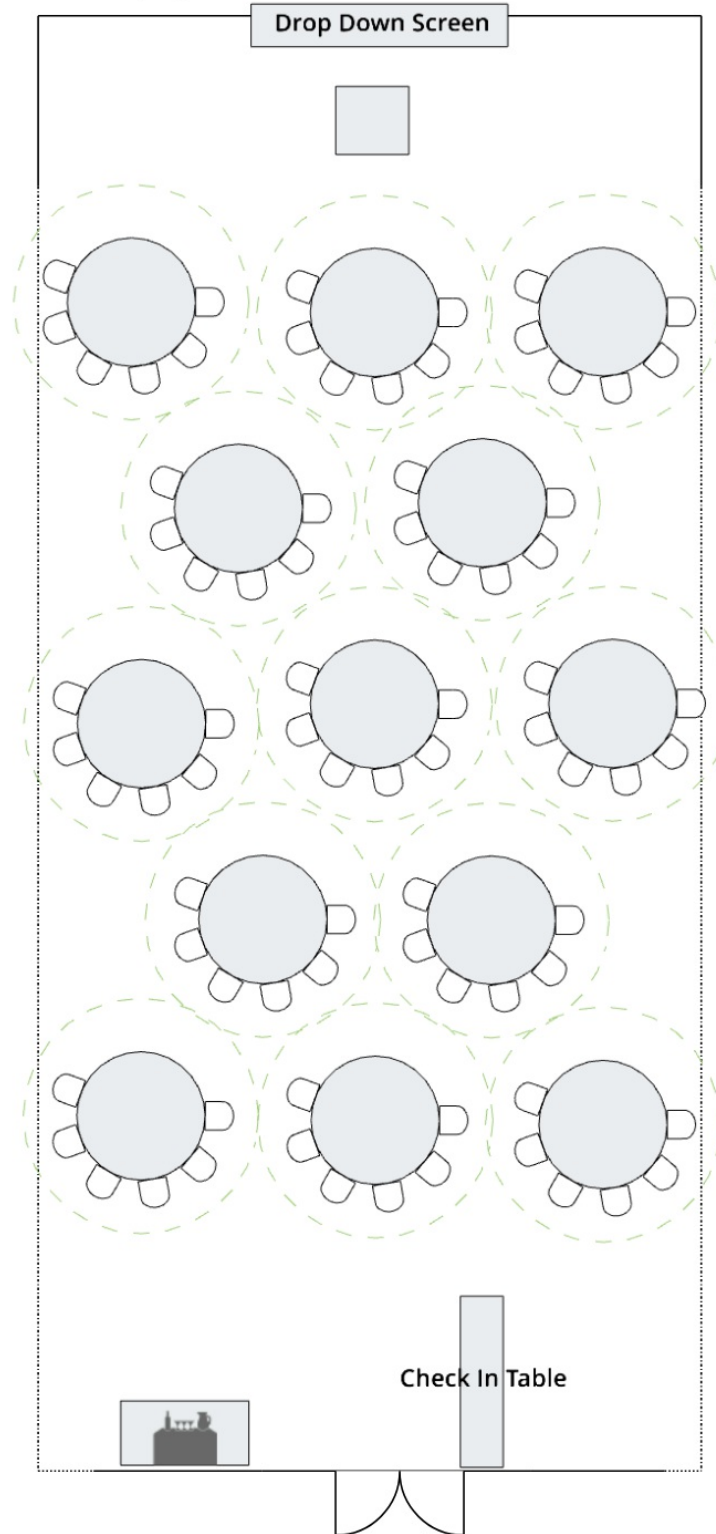

- West Ballroom
- Seating for 64 people
- Hors d'oeuvres station
- Portable bar with cocktail tables
- Beverage station
- Drop down screen for projection

5 Feet

West Ballroom
Crescent Rounds with 78 seats
Check in table at entrance of room
Drop down screen with projection

5 Feet

West Ballroom
U-shape with 39 seats
Lunch buffet & beverage station
Check in table at entrance
Drop down screen with projection

5 Feet