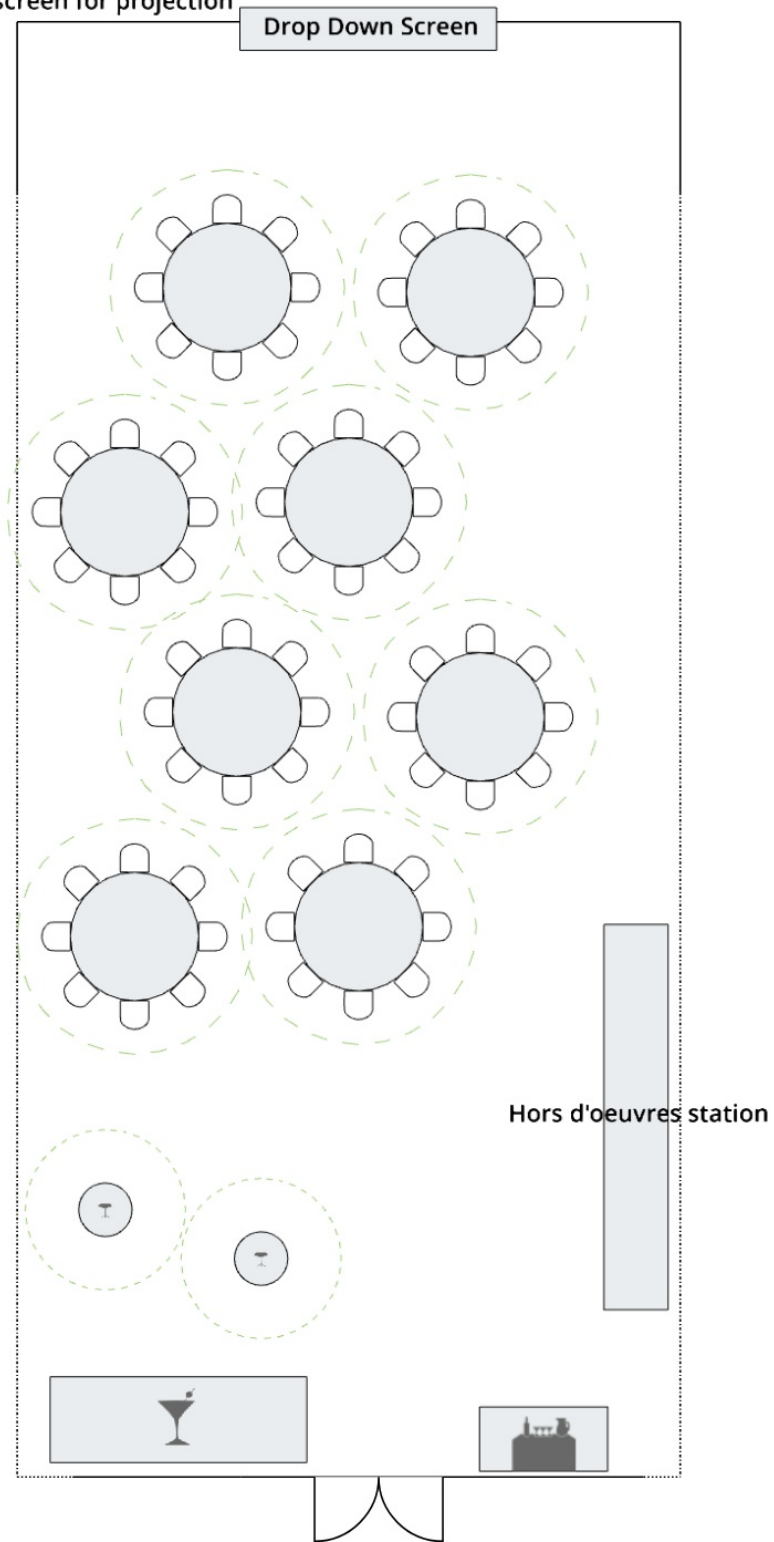

- West Ballroom
- Seating for 64 people
- Hors d'oeuvres station
- Portable bar with cocktail tables
- Beverage station
- Drop down screen for projection

5 Feet

West Ballroom
Crescent Rounds with 78 seats
Check in table at entrance of room
Drop down screen with projection

5 Feet

West Ballroom
U-shape with 39 seats
Lunch buffet & beverage station
Check in table at entrance
Drop down screen with projection

5 Feet